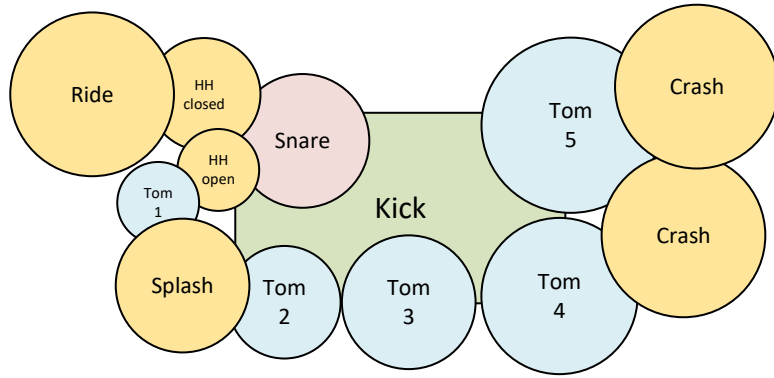

Stageplan „proken“

Box

Bass
Name: Toni
Mono Line Out
Monitor required

Monitor

Drums
Name: Tom
IN EAR required

Rhythm Git
Name: Mike
Mono or Stereo Line out
Monitor required

Monitor

Voc
Name: Mark
Wireless Mic
Wireless IN EAR

Solo Git
Name: Lima
Monitor required

Monitor

Keys
Name: Benedikt
Stereo Line out (DI)
IN EAR required

Box
Mic

Stage front