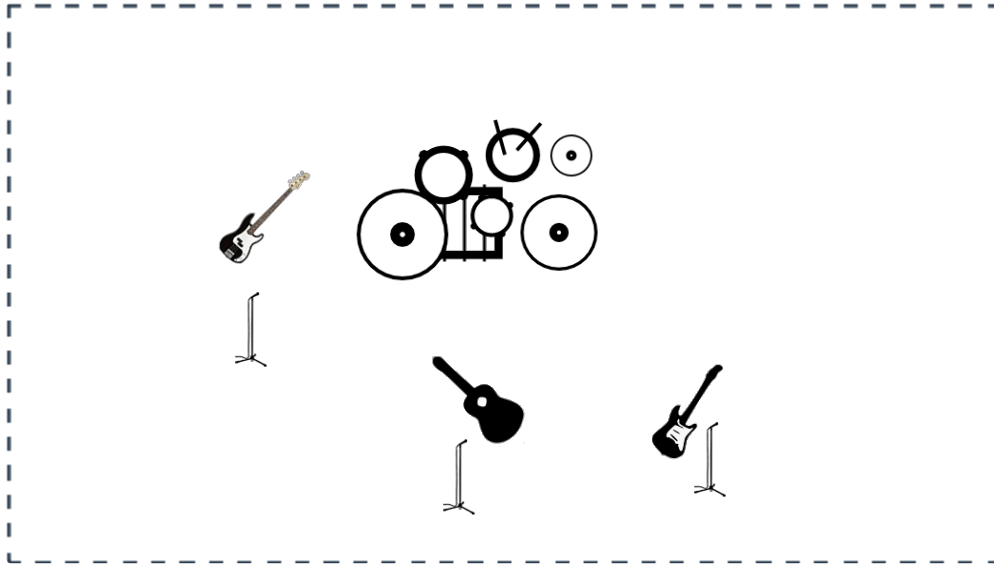

RoxBoxx copy

Planning to organize a show? [Click here](#) for a quick quotation based on your tech rider.

Channels List

#	Instrument	Microphone	Effects (optional)	Artista	Comments
#1	Vocals	DI - Línea		Chris	
#2	Vocals	DI - Línea		Stefan	
#3	Vocals	Shure SM58		Miguel	
#4	Classic Guitar	DI - Línea		Stefan	
#5	Electric guitar	DI - Línea		Chris	
#6	Bass	DI - Línea		Miguel	
#7	Crash	AKG C414			
#8	Ride	AKG C414			
#9	Floor tom	Shure SM57			
#10	Tom	Sennheiser E604			
#11	Hi-hat	Shure SM57			
#12	Snare Drum	Shure SM57			
#13	Bass Drum	Shure Beta52			