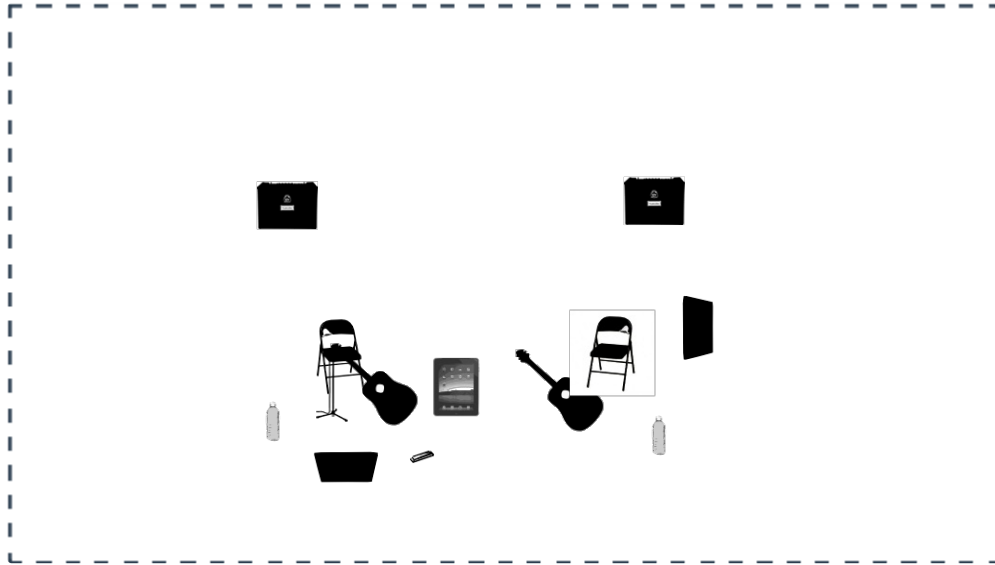

Rio Arriba

Planning to organize a show? [Click here](#) for a quick quotation based on your tech rider.

Scenario size: 4 x 4

Channels List

#	Instrument	Microphone	Effects (optional)	Artista	Comments
#1	Harmonica (Center)	Shure SM57		Rio Mundharmonika	kein extra Mikro notwendig
#2	Tablet	DI - Línea		Rio Tablet	Songtexte Rio Arriba Playlist für Pausen
#3	Vocals (Middle)	Shure SM58	Reverb, Compressor	Rio Gesang	
#4	Acoustic guitar (Left)	DI - Línea		Rio	
#5	Acoustic guitar (Right)	Rode NT5		Wastl	
#6	Amplifier (small) (Right)	Sennheiser E906	Hall, Reverb, Compressor, Volume...	Wastl E-Gitarre	
#7	Amplifier (small) (Left)	Sennheiser E604		Rio E-Gitarre	

Monitor Fill

Monitor / Rio Monitor

#	Instrument	Microphone	Artista	Comments
#3	Vocals	Shure SM58	Rio Gesang	

#	Instrument	Microphone	Artista	Comments
#4	Acoustic guitar	Rode NT5	Wastl	

Monitor / Wastl Monitor

#	Instrument	Microphone	Artista	Comments
#3	Vocals	Shure SM58	Rio Gesang	
#4	Acoustic guitar	DI - Línea	Rio	
#5	Acoustic guitar	Rode NT5	Wastl	

Notes: Vorsicht Rückkopplung: Rode NT5