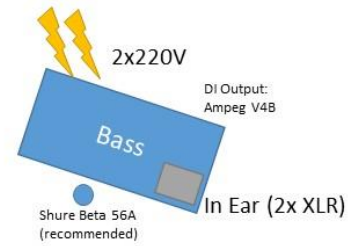

MONOMANIC

Tech Rider

CHANNEL LIST:

Instruments

- 1 Bass Drum
- 2 Snare Drum (Top)
- 3 Snare Drum (Reso)
- 4 Tom
- 5 Floor Tom
- 6 Hi-hat
- 7 OHL
- 8 OHR
- 9 Guitar Mic
- 10 Synth
- 11 Organ
- 12 Bass Mic
- 13 Bass DI
- 14 Vocals