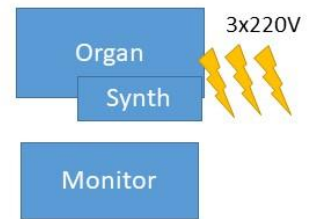

MONOMANIC

Tech Rider

CHANNEL LIST:

Instruments

- 1 Bass Drum
- 2 Snare Drum (Top)
- 3 Snare Drum (Reso)
- 4 Tom
- 5 Floor Tom
- 6 Hi-hat
- 7 OHL
- 8 OHR
- 9 Guitar Mic
- 10 Synth
- 11 Organ
- 12 Bass Mic
- 13 Bass DI
- 14 Vocals